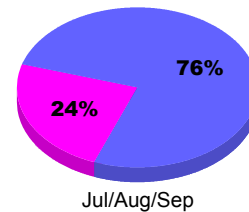

Gender Comparison 2012-2013

Legend: Male (Blue), Female (Magenta)